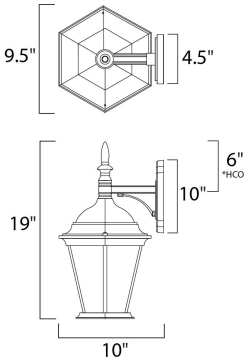

PRODUCT DESCRIPTION

Westlake is a transitional style from Maxim Lighting International in Black, Rust Patina, Empire Bronze, or White finish.